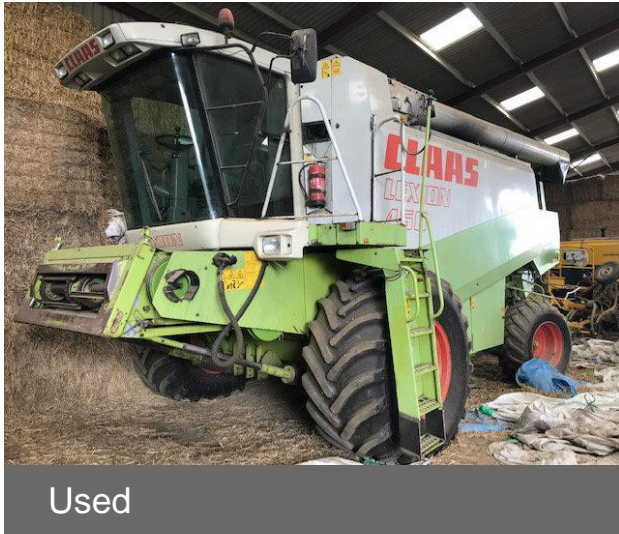

CLAAS LEXION 450

£22,000 (excl VAT)

Used

Contact details for Dealer

Branch:	Oldmeldrum
Branch Phone:	+44 (0)16518 72891
Contact:	Graham Gammie
Mobile:	+44 (0)77130 63652
Stock number:	60035006
Export Enquiries:	+44 (0)7713 063652

Machine Specifications

Price	£22,000 (excl VAT)
Year	1997
Make	CLAAS
Model	LEXION 450
Stock Number	60035006
Engine Hours	3849
Cutterbar Type	Auto Contour
Cutterbar size (m)	6
Sieves	Standard
Drive Type	Mechanical
Road Speed (kph)	20
Condition	Good

Additional Information:

C/W CHOPPER/CHAFF 3D AIR CON, 800/65R32, 500/60-26.5, C600 AUTOCONTOUR CUTTERBAR