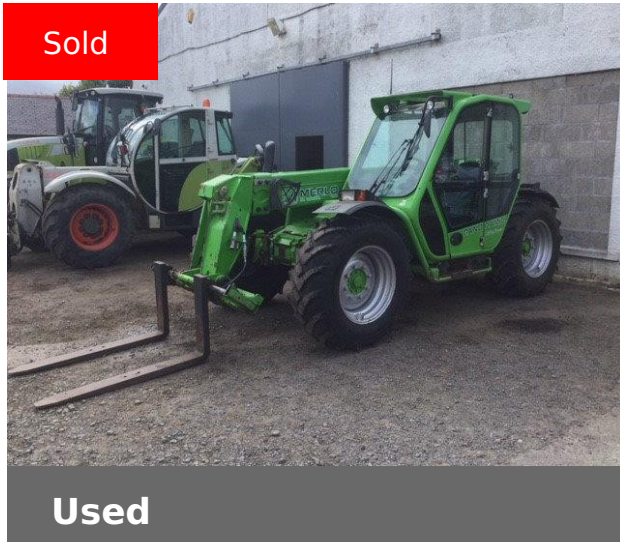

## Merlo P32.6P

Finance Example: From £490 a month\* (excl.VAT)

### Machine Specifications

Price	<b>SOLD</b>
Year	<b>2016</b>
Make	<b>Merlo</b>
Model	<b>P32.6P</b>
Stock Number	<b>20037087</b>
Road Speed (kph)	<b>20</b>
Drive Type	<b>Mechanical</b>
Front Tyre Size / Condition	
Rear Tyre Size / Condition	
Condition	<b>Good</b>
SLI Working	<b>No</b>